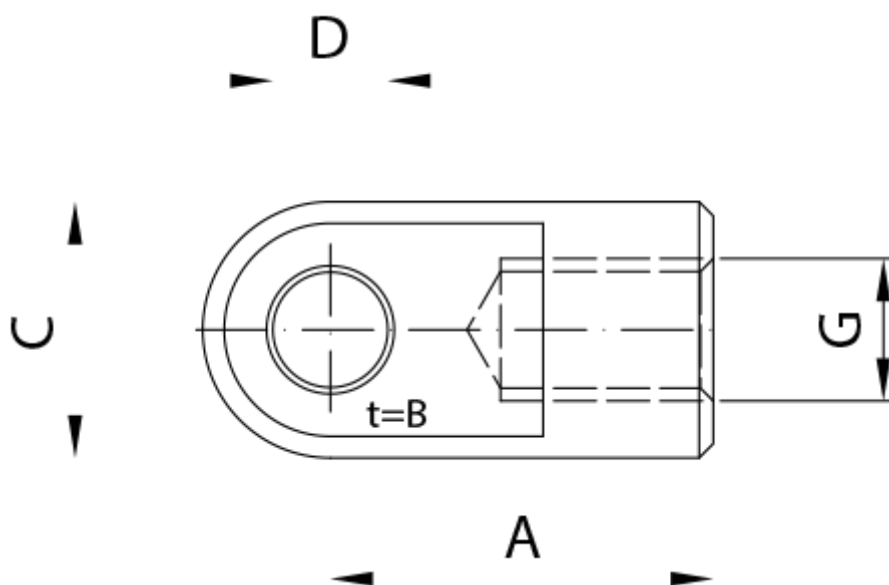

# Data Sheet

Article number: 04HAU27

Description: Stabilus Industry Line Eye Steel  
Type AU27 M10,  $\varnothing$  8,1 mm, B=10 mm

## Measures

A = 27  
B = 10  
C = 18  
D = 8.1  
G = M10